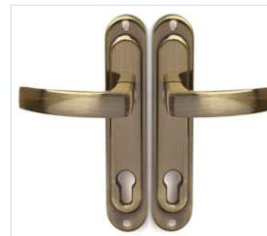

WENZHOU DUORUI HARDWARE CO.,LTD

TENQIAO INDUSTRIAL DISTRICT, WENZHOU , ZHEJIANG PROVINCE, CHINA
TEL:86-15257916320 FAX: 86-577-86696215 www.cdoory.com E-mail: sales1@cdoory.com

DR-RU004