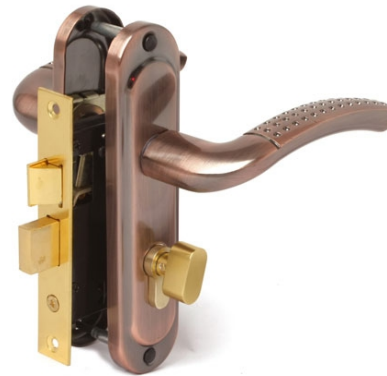

WENZHOU DUORUI HARDWARE CO.,LTD

TENQIAO INDUSTRIAL DISTRICT, WENZHOU , ZHEJIANG PROVINCE, CHINA
TEL:86-15257916320 FAX: 86-577-86696215 www.cdoory.com E-mail: sales1@cdoory.com

DR-RU068