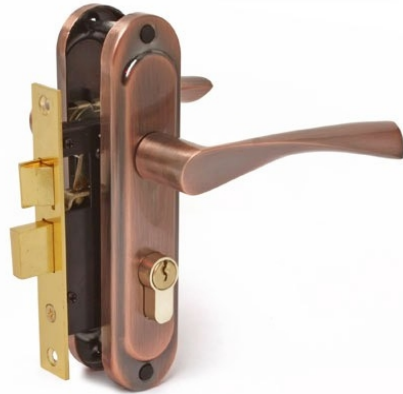

WENZHOU DUORUI HARDWARE CO.,LTD

TENQIAO INDUSTRIAL DISTRICT, WENZHOU , ZHEJIANG PROVINCE, CHINA
TEL:86-15257916320 FAX: 86-577-86696215 www.cdoory.com E-mail: sales1@cdoory.com