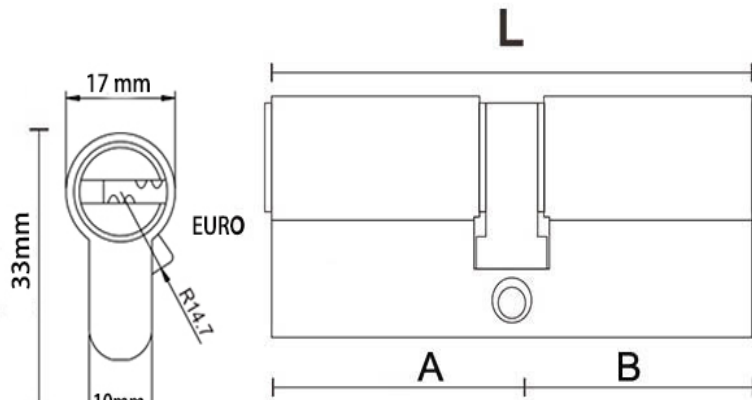

### Specification:

**Size of cylinder: Euro or GB**

**Material of cylinder sheel: Zinc, Aluminum,Brass**

**Type: One side,Two side open**

**Length:60mm,70mm,80mm,85mm,90mm,100mm,110mm ,120MM**

**Type of key: Computer key ,Normal key**

**Key Material: Iron, Brass**

**Qty of Key: 3 pcs, 4pcs, 5pcs**

L mm	Size A mm	Size B mm
60	30	30
70	40	30
70	35	35
80	40	40
80	45	35
80	30	50
85	35	50
90	35	55
90	30	60
90	45	45

L mm	Size A mm	Size B mm
100	50	50
100	40	60
110	55	55