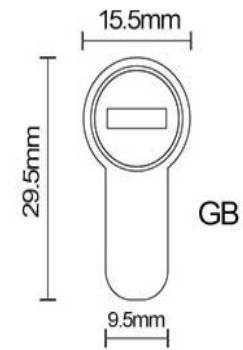

### Specification:

**Size of cylinder: Euro or GB**

**Material of cylinder sheel: Zinc, Aluminum,Brass**

**Type: One side,Two side open**

**Length:60mm,70mm,80mm,85mm,90mm,100mm,110mm ,120MM**

**Type of key: Computer key ,Normal key**

**Key Material: Iron, Brass**

**Qty of Key: 3 pcs, 4pcs, 5pcs**

L mm	Size A mm	Size B mm
60	30	30
70	40	30
70	35	35
80	40	40
80	45	35
80	30	50
85	35	50
90	35	55
90	30	60
90	45	45

L mm	Size A mm	Size B mm
100	50	50
100	40	60
110	55	55