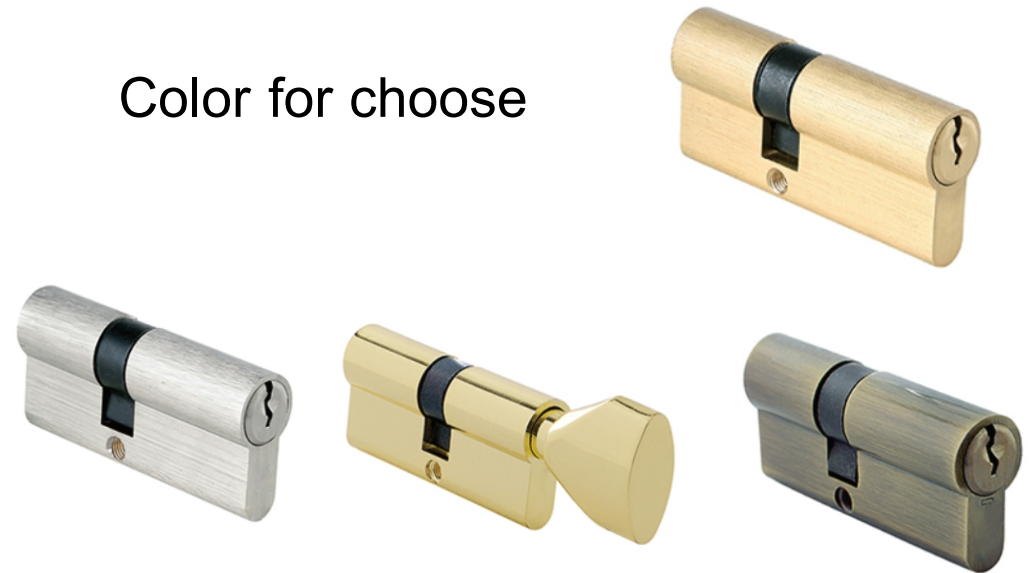

L mm	Size A mm	Size B mm
60	30	30
70	40	30
70	35	35
80	40	40
80	45	35
80	30	50
85	35	50
90	35	55
90	30	60
90	45	45

L mm	Size A mm	Size B mm
100	50	50
100	40	60
110	55	55

Color for choose