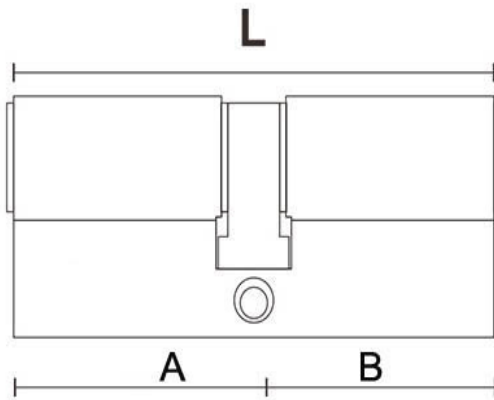

### Specification:

**Size of cylinder: Euro or GB**

**Material of cylinder sheel: Zinc, Aluminum,Brass**

**Type: One side,Two side open**

**Length:60mm,70mm,80mm,85mm,90mm,100mm,110mm ,120MM**

**Type of key: Computer key ,Normal key**

**Key Material: Iron, Brass**

**Qty of Key: 3 pcs, 4pcs, 5pcs**

L mm	Size A mm	Size B mm
60	30	30
70	40	30
70	35	35
80	40	40
80	45	35
80	30	50
85	35	50
90	35	55
90	30	60
90	45	45

L mm	Size A mm	Size B mm
100	50	50
100	40	60
110	55	55